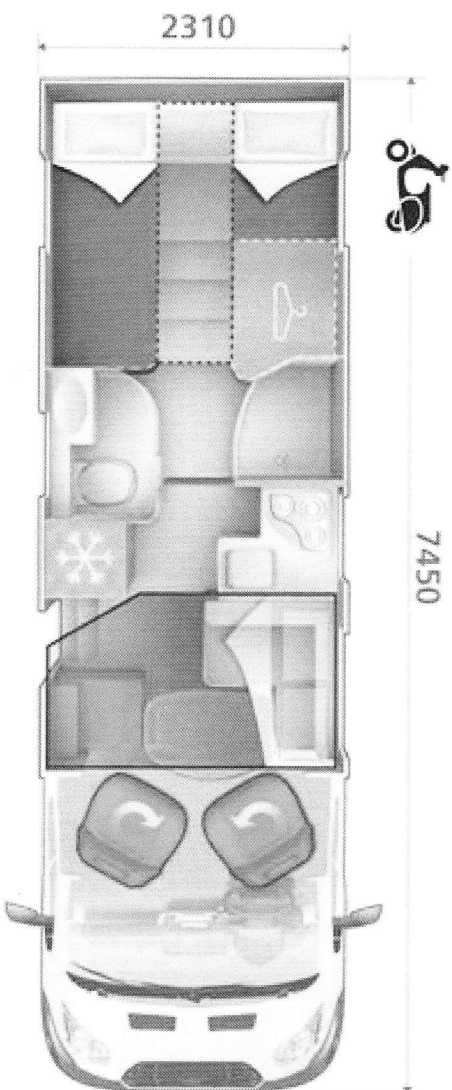

- Wanderer - 4 berth with fixed rear bed

Features

- 4 berth
- Large double at rear
- Electric drop down bed
- Central bathroom
- Low line
- New Ford Euro 6 Automatic