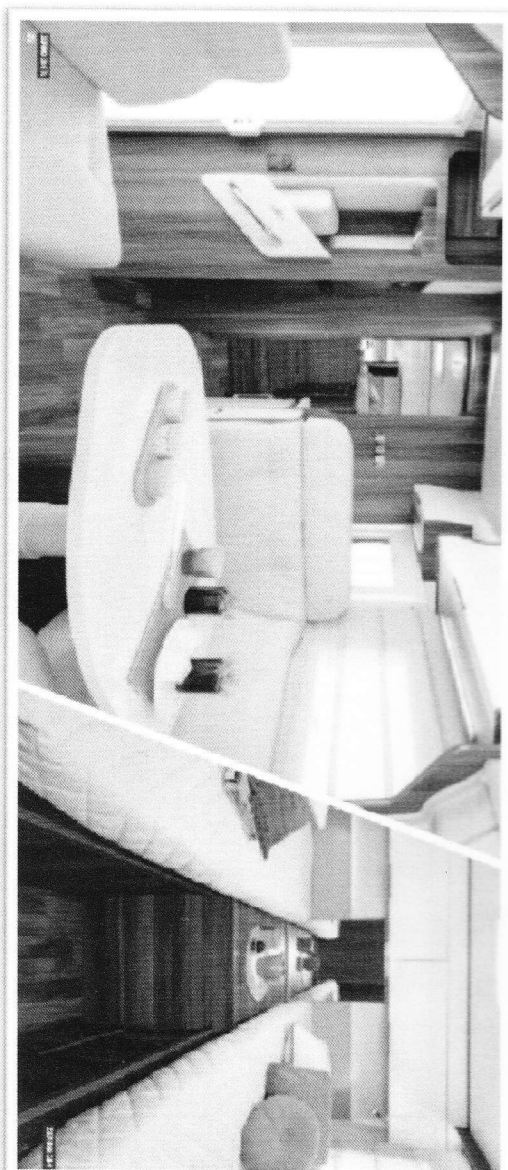

- Wanderer - 4 berth with fixed rear bed

Features

- 4 berth
- Large double at rear
- Electric drop down bed
- Central bathroom
- Low line
- New Ford Euro 6 Automatic