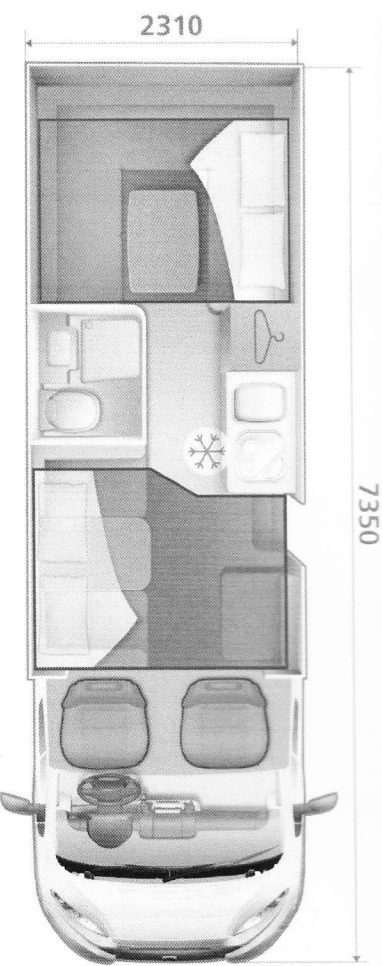

- Navigator - 4 berth with rear U-shaped lounge

- Features

- 4 berth
- Low-line
- Electric drop down bed
- Rear U-shaped lounge = very popular in UK
- Fiat automatic