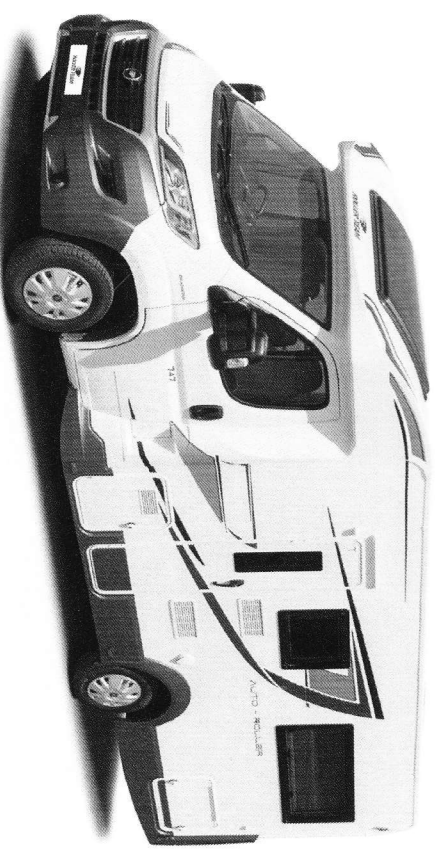

- Navigator - 4 berth with rear U-shaped lounge

- Features

- 4 berth
- Low-line
- Electric drop down bed
- Rear U-shaped lounge = very popular in UK
- Fiat automatic