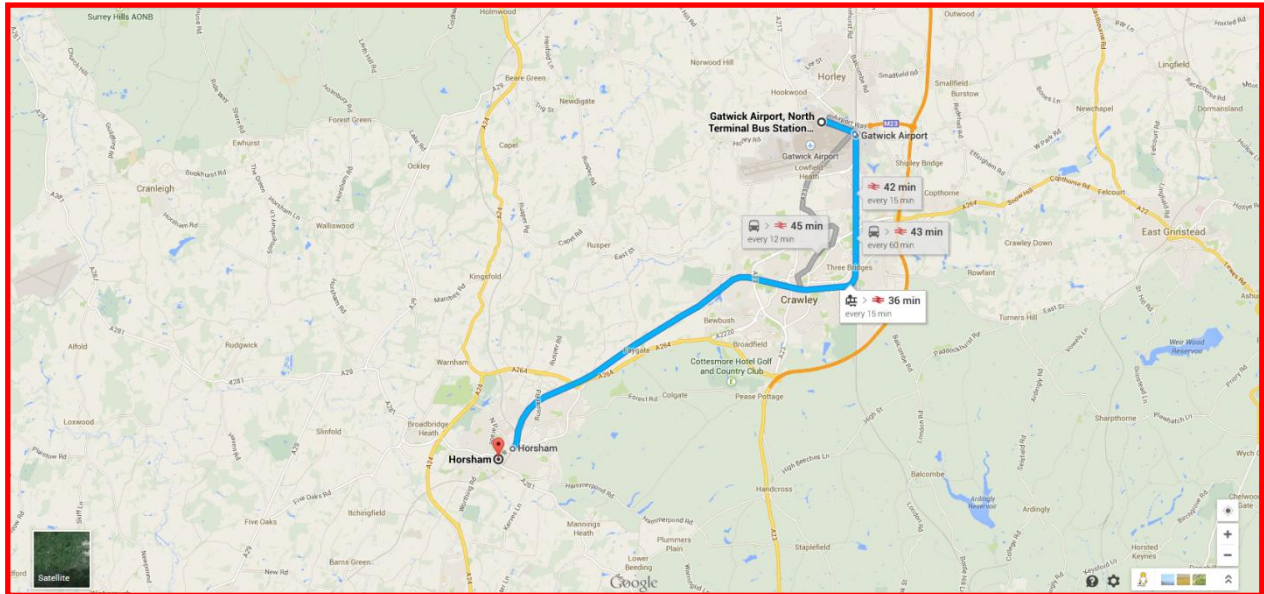

COLLECTION POINT – LONDON GATWICK AIRPORT

Bunk Campers London Gatwick

Unit D, 78 Billingshurst Road

Broadbridge Heath

Horsham

RH12 3LP

Tel: +44 (0) 1403 264598