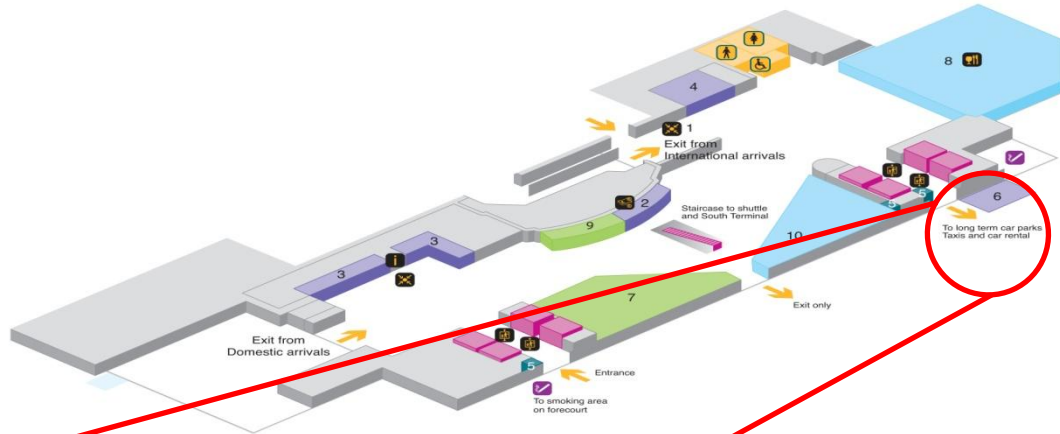

COLLECTION POINT – LONDON GATWICK AIRPORT

Collection Point

- 1 Short-stay parking
- 2 Long-stay parking
- 3 Taxi rank
- 4 Train station
- 5 Bus station
- 6 Hotel
- Drop-off area

Bunk Campers offer a transfer service from London Gatwick Airport – North Terminal. Transfers must be booked in advance to ensure a timely collection.

If you arrive at the South Terminal, simply take the **inter-terminal shuttle service**. It runs every few minutes 24/7 and with a journey time of just two minutes. The **shuttle** station is located close to the **train station** at **Gatwick's South Terminal**.