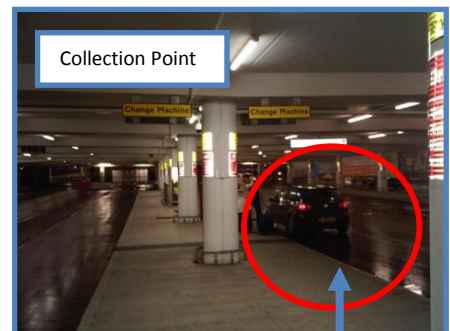

Bunk Campers will collect you from the Collection Point. Directions are as follows:

- Exit terminal building from the main exit at the centre of the building beside the 'American Express Foreign Currency Services' desk
- Cross the road and proceed through the walkway towards the ground floor of the multi-story car park
- Proceed to the 'drop off' area on the ground floor
- Stand below "change machine" signs. The Bunk Campers Bus will collect you from here (see photograph)