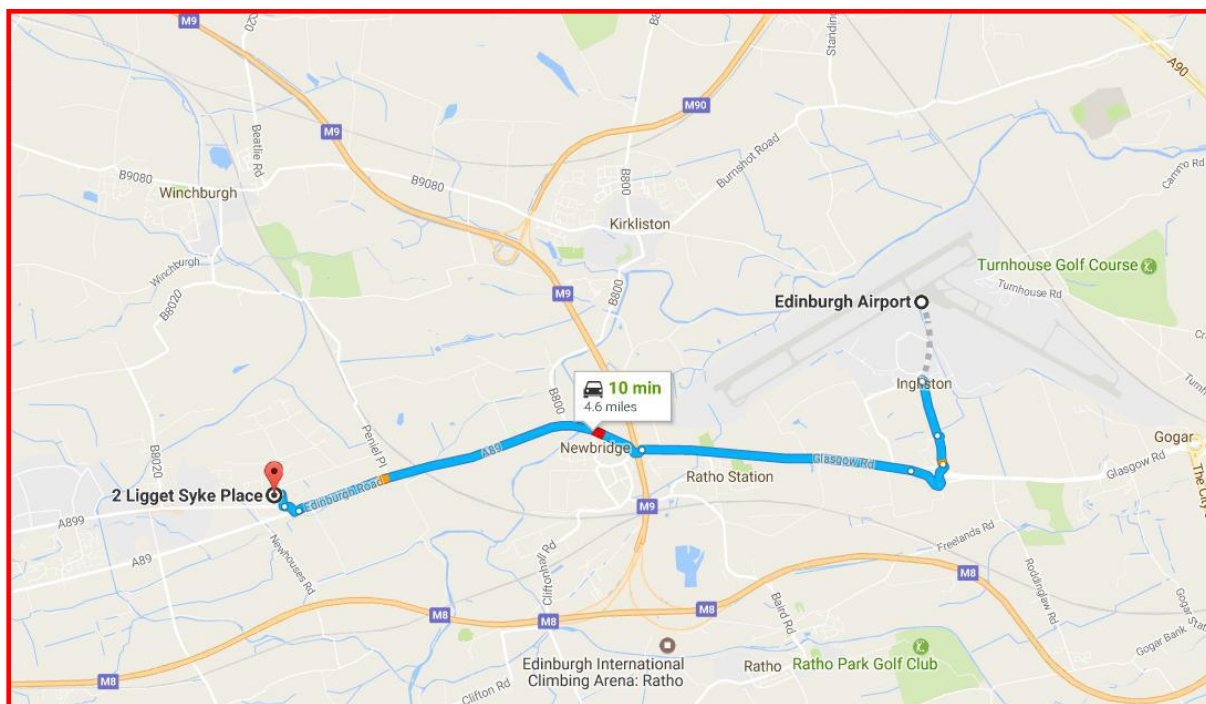

Bunk Campers will collect you from the Collection Point. Directions are as follows:

- Exit terminal building from the main exit at the centre of the building beside the 'American Express Foreign Currency Services' desk
- Cross the road and proceed through the walkway towards the ground floor of the multi-story car park
- Proceed to the 'drop off' area on the ground floor
- Stand below "change machine" signs. The Bunk Campers Bus will collect you from here (see photograph)

BUNK CAMPERS AIRPORT COLLECTION POINT

Directions to Bunk Campers Scotland depot from Edinburgh airport:

1. Head south-east from the airport
2. Take Glasgow Rd/A8 and A89
3. At the roundabout, take the 3rd exit onto Eastfield Rd
4. At the roundabout, take the 1st exit and stay on Eastfield Rd
5. At the roundabout, take the 4th exit onto the A8 slip road to Glasgow/Livingston/Stirling/M9/M8/A90
6. Merge onto Glasgow Rd/A8
7. At the roundabout, take the 3rd exit onto Edinburgh Rd/A89
8. At the roundabout, take the 2nd exit onto E Main St/A899
9. Continue on Dunnet Way. Drive to Ligget Syke Pl
10. Turn right onto Dunnet Way
11. Turn left onto Ligget Syke Pl