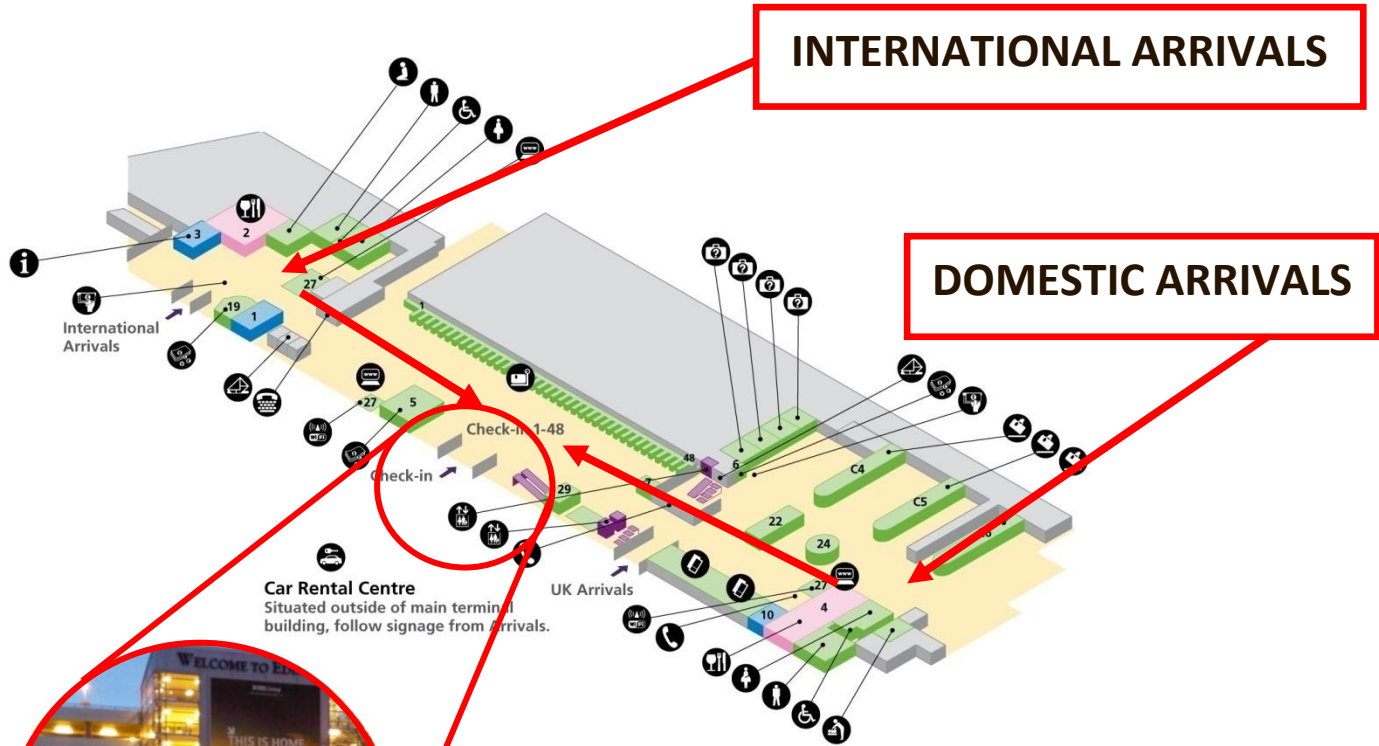

BUNK CAMPERS AIRPORT COLLECTION POINT

For Airport Collection

After collecting luggage please telephone:

International call

+44 (0) 7787 063372

Local call

07787 063372

For your transfer to the Bunk Campers Rental Station.

Bunk Campers will collect you from the Collection Point. Directions are as follows:

- Exit terminal building from the main exit at the centre of the building beside the 'American Express Foreign Currency Services' desk
- Cross the road and proceed through the walkway towards the ground floor of the multi-story car park
- Proceed to the 'drop off' area on the ground floor
- Stand below "change machine" signs. The Bunk Campers Bus will collect you from here (see photograph)

BUNK CAMPERS AIRPORT COLLECTION POINT

Directions to Bunk Campers Scotland depot from Edinburgh airport:

1. Head south-east from the airport
2. Take Glasgow Rd/A8 and A89
3. At the roundabout, take the 3rd exit onto Eastfield Rd
4. At the roundabout, take the 1st exit and stay on Eastfield Rd
5. At the roundabout, take the 4th exit onto the A8 slip road to Glasgow/Livingston/Stirling/M9/M8/A90
6. Merge onto Glasgow Rd/A8
7. At the roundabout, take the 3rd exit onto Edinburgh Rd/A89
8. At the roundabout, take the 2nd exit onto E Main St/A899
9. Continue on Dunnet Way. Drive to Ligget Syke Pl
10. Turn right onto Dunnet Way
11. Turn left onto Ligget Syke Pl