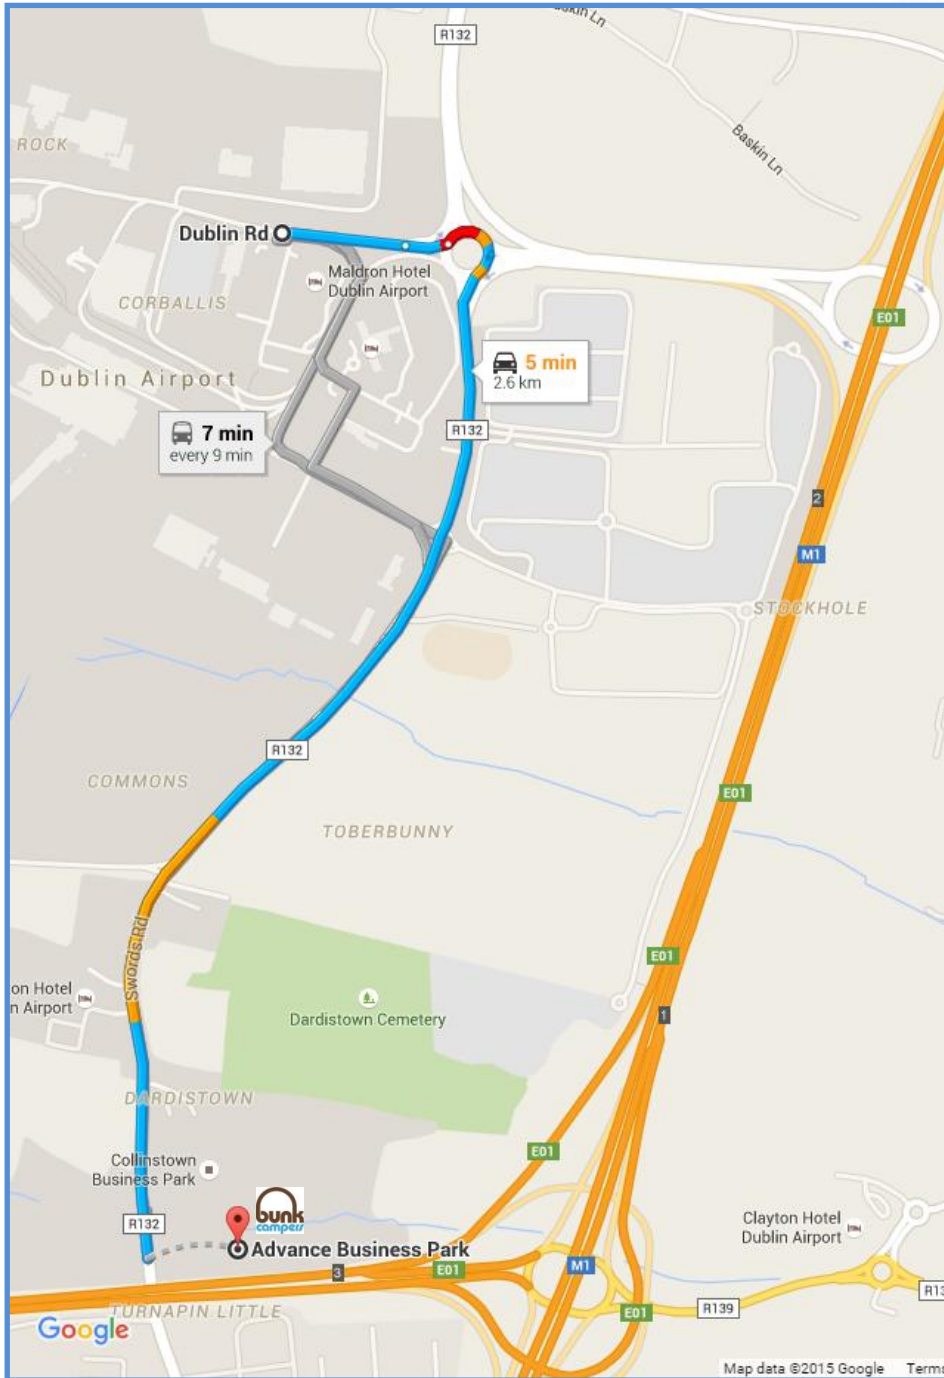

BUNK CAMPERS DUBLIN AIRPORT COLLECTION POINT

Bunk Campers (Dublin)
Unit 7B Advance Business Park
Swords Road
Co Dublin

Tel: +353 (0)879 752657

Directions to Bunk Campers Rental Station from Dublin Airport

- **Exit Dublin Airport** and continue straight onto **Swords Rd**
- At **Airport Roundabout**, take the **3rd** exit onto **Swords Road/R132** heading south.
- Continue on **Swords Road/R132**
- Turn left into Advance Business Park just before the motorway flyover
- Continue straight to Unit 7B on your left hand side.