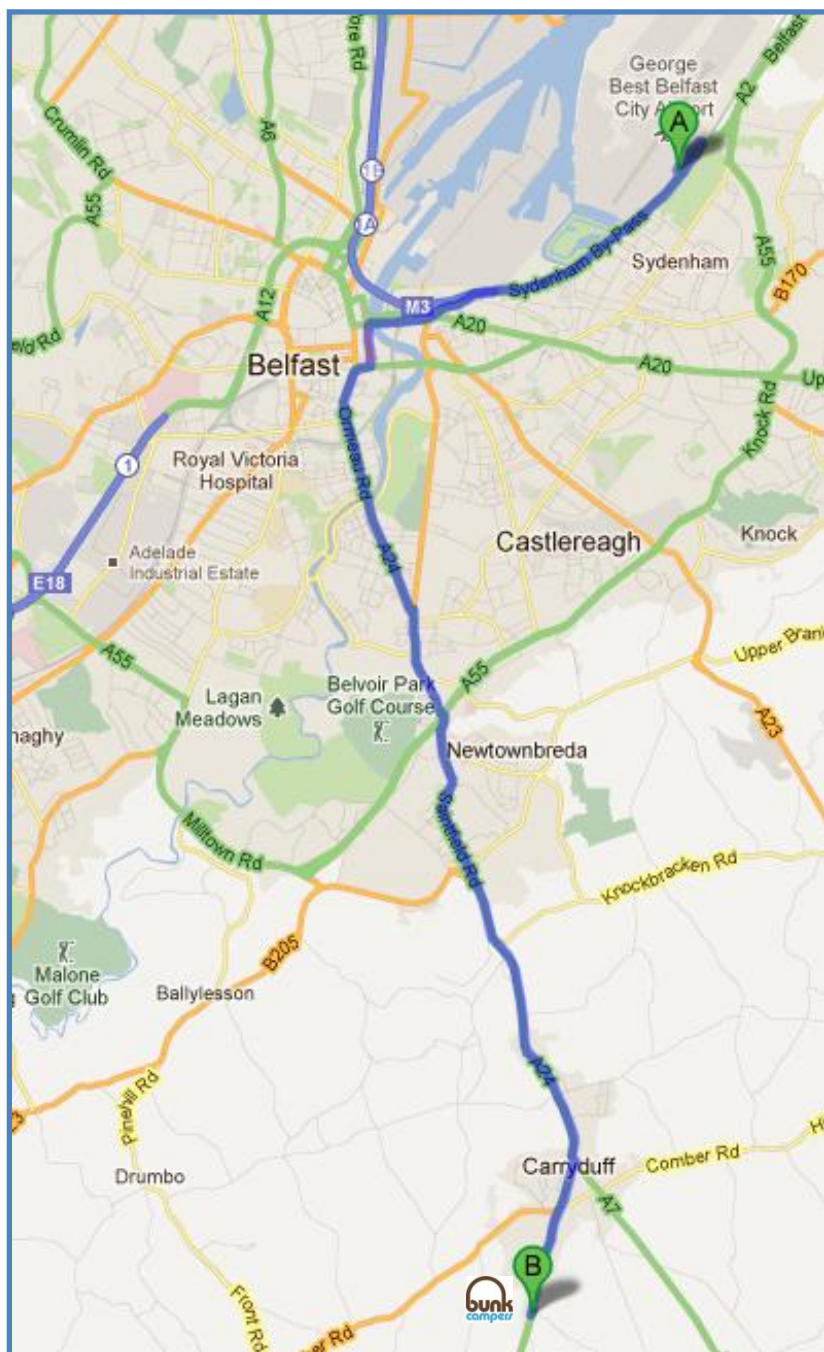

GEORGE BEST BELFAST CITY AIRPORT COLLECTION POINT

Bunk Campers

Cyril Johnston Complex

Ballynahinch Road

Carryduff

Belfast

BT8 8DJ

Tel: +44 (0)28 9081 3057

Directions to Bunk Campers Belfast Rental Station From George Best Belfast City Airport

1. Head **northeast**. Go through 1 roundabout
2. At the roundabout, take the **2nd** exit onto the **Sydenham By-Pass/A2** ramp
3. Merge onto **Sydenham By-Pass/A2** Continue to follow A2
4. Slight left to stay on **A2**
5. Turn left onto **Oxford St**
6. Slight right to stay on **Oxford St**
7. Turn right onto **E Bridge St**
8. Slight left onto **E Bridge St/A24**. Continue to follow A24
9. Turn right into **Cyril Johnston Complex/Woodlawn Garden Centre**
10. Once you enter the complex, Bunk Campers is straight ahead at the back of the complex.